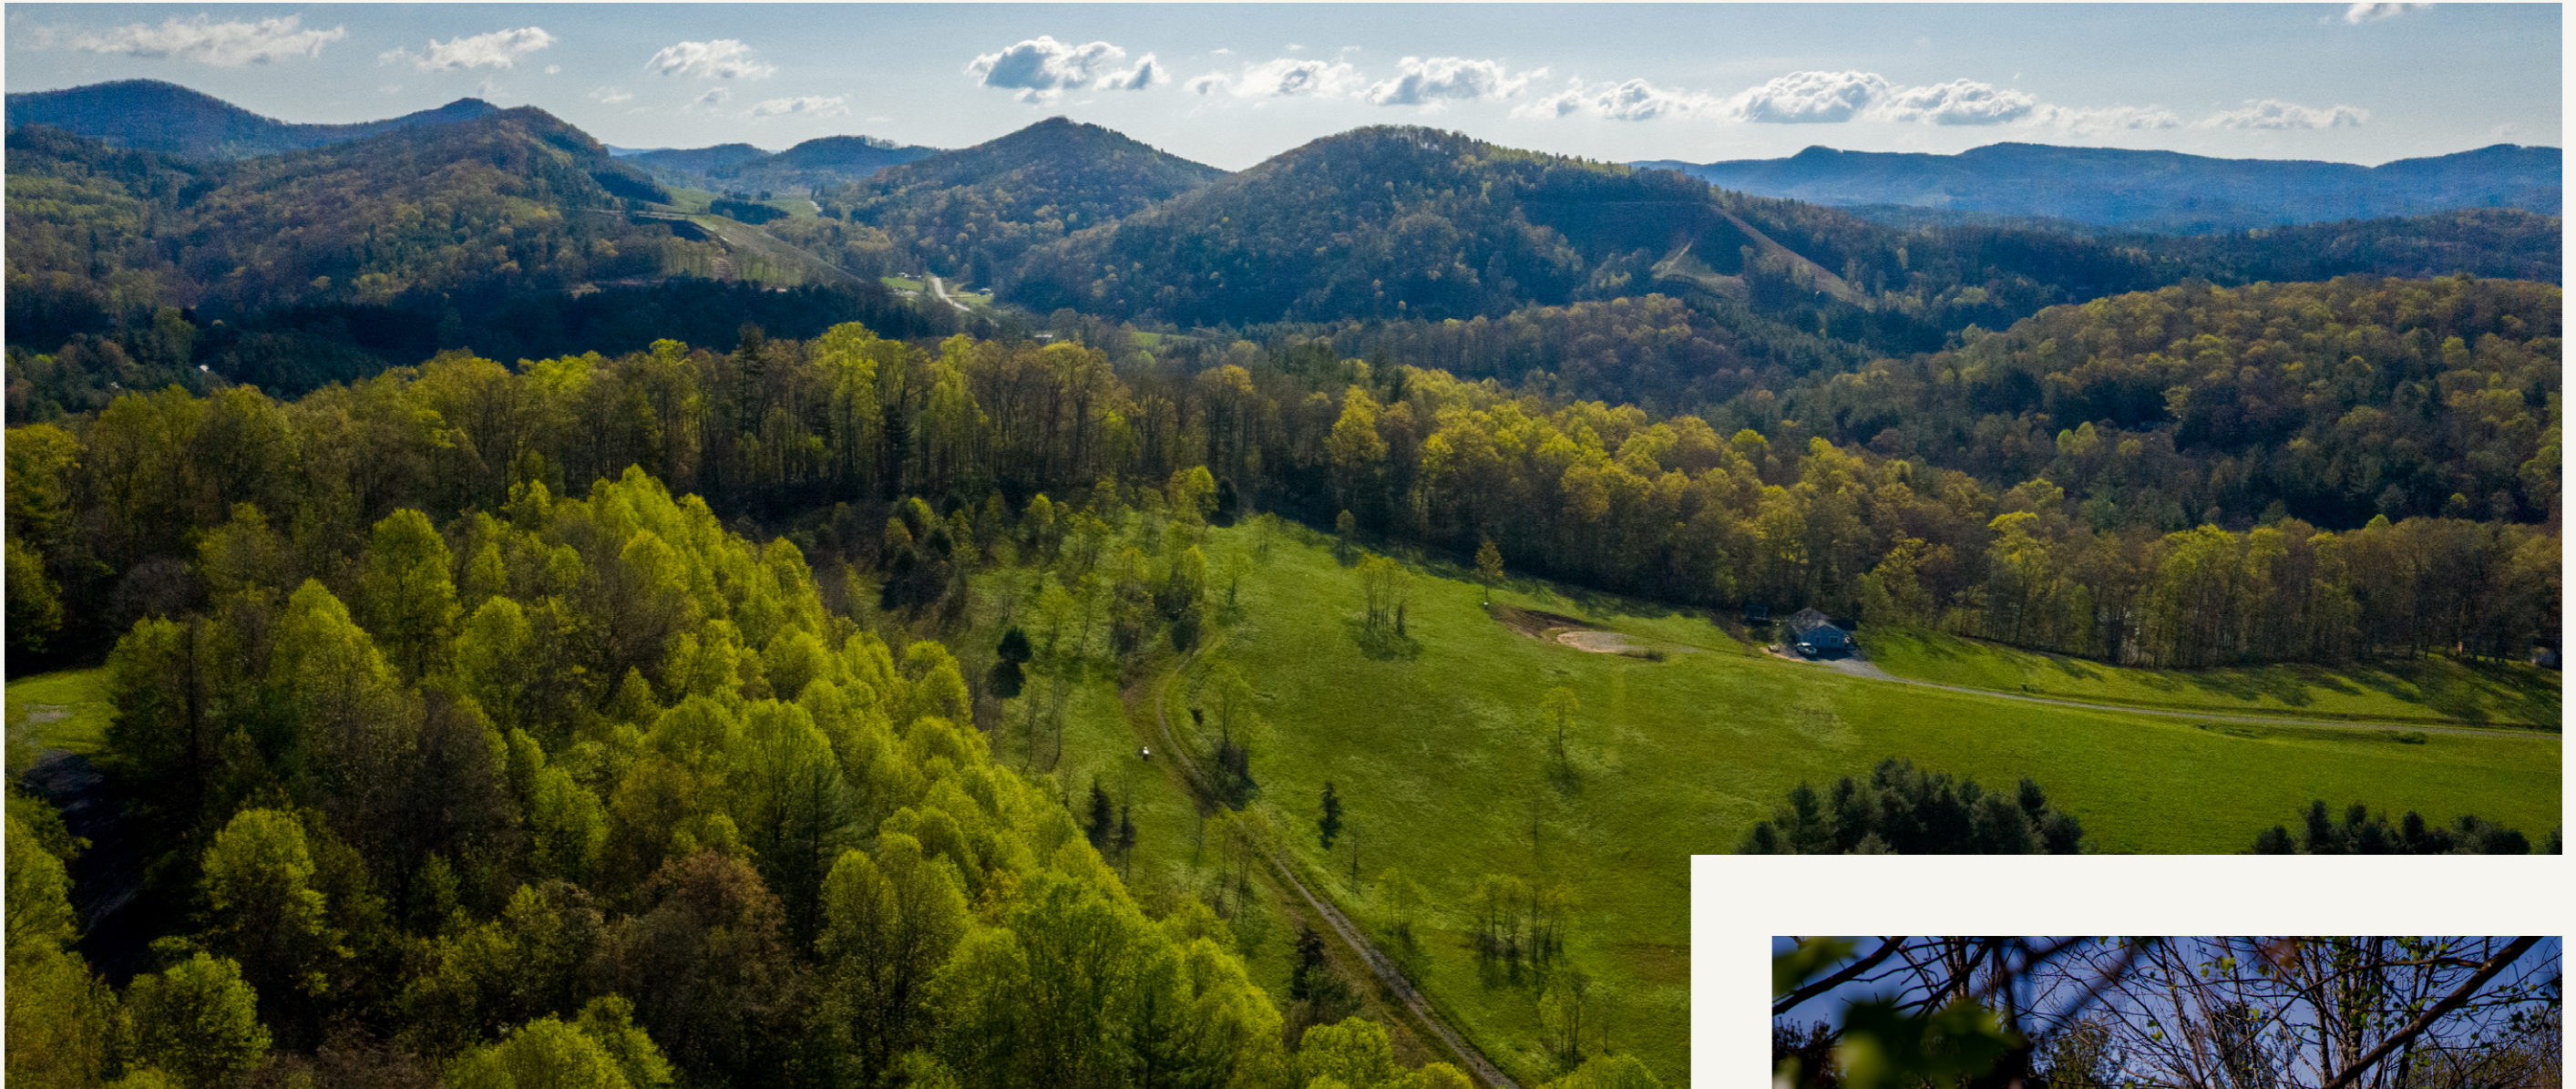

Olde Fields

Blue Ridge Home Sites

Breathtaking Comes Standard

A short, nine mile drive from Ashe County's historic downtown area brings you to Olde Fields — a 31 acre private subdivision nestled in the heart of the Blue Ridge Mountains.

Your Mountain Dream Home Is Here

Olde Fields offers 30 home sites and diverse floor plan options, built to meet the needs of your family and lifestyle.

Turn-key land and home packages are available featuring well positioned, contemporary farmhouse designs.