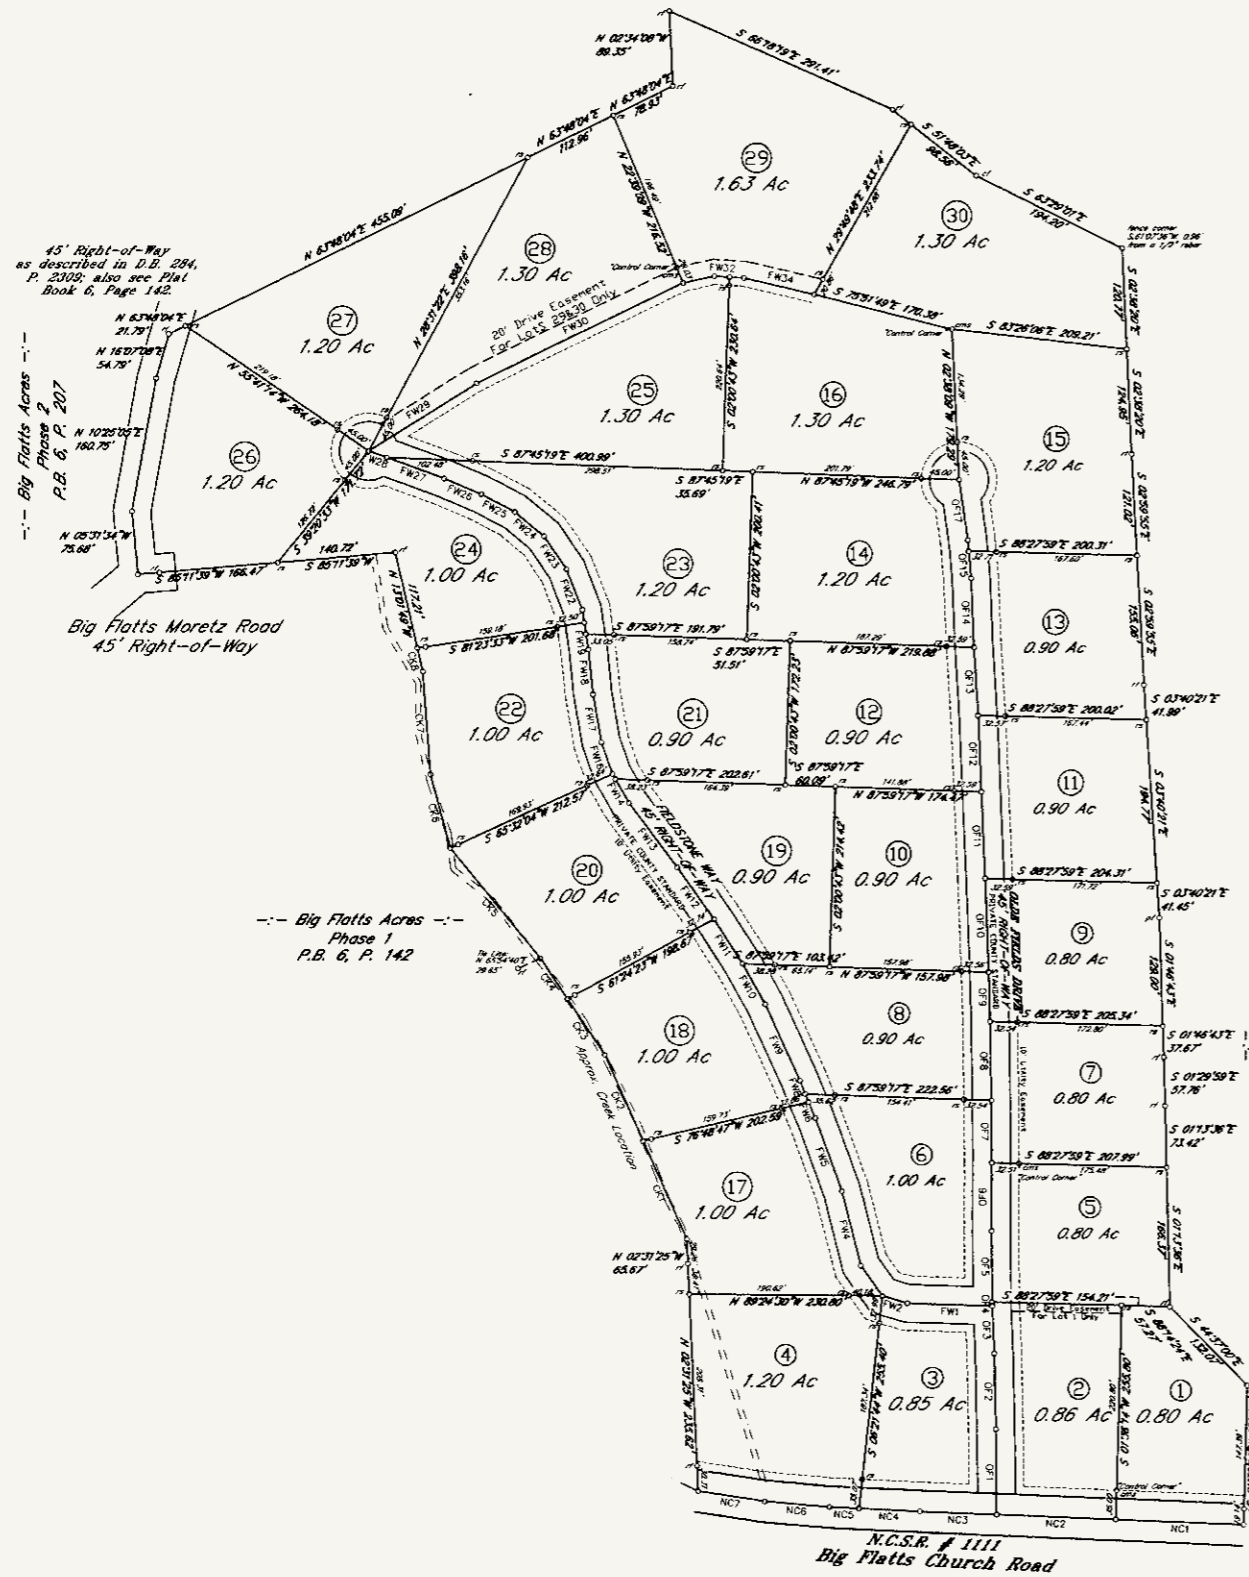

LOT	ACREAGE	AVAILABILITY
1	0.80 Ac	Sold
2	0.86 Ac	Sold
3	0.85 Ac	Sold
4	1.20 Ac	Click For Availability
5	1.00 Ac	Sold
6	1.00 Ac	Sold
7	0.80 Ac	Sold
8	0.90 Ac	Sold
9	0.80 Ac	Click For Availability
10	0.90 Ac	Click For Availability
11	0.90 Ac	Click For Availability
12	0.90 Ac	Click For Availability
13	0.90 Ac	Sold
14	1.20 Ac	Click For Availability
15	1.20 Ac	Click For Availability
16	1.30 Ac	Click For Availability
17	1.00 Ac	Click For Availability
18	1.00 Ac	Click For Availability
19	0.90 Ac	Click For Availability
20	1.00 Ac	Click For Availability
21	0.90 Ac	Click For Availability
22	1.00 Ac	Click For Availability
23	1.20 Ac	Click For Availability
24	1.00 Ac	Click For Availability
25	1.30 Ac	Click For Availability
26	1.20 Ac	Click For Availability
27	1.20 Ac	Click For Availability
28	1.30 Ac	Click For Availability
29	1.63 Ac	Click For Availability
30	1.30 Ac	Click For Availability

* Lot lines are approximate.

Total Area: 31.245 Acres

LOT	ACREAGE	AVAILABILITY
1	0.80 Ac	Sold
2	0.86 Ac	Sold
3	0.85 Ac	Sold
4	1.20 Ac	Click For Availability
5	1.00 Ac	Sold
6	1.00 Ac	Sold
7	0.80 Ac	Sold
8	0.90 Ac	Sold
9	0.80 Ac	Click For Availability
10	0.90 Ac	Click For Availability
11	0.90 Ac	Click For Availability
12	0.90 Ac	Click For Availability
13	0.90 Ac	Sold
14	1.20 Ac	Click For Availability
15	1.20 Ac	Click For Availability
16	1.30 Ac	Click For Availability
17	1.00 Ac	Click For Availability
18	1.00 Ac	Click For Availability
19	0.90 Ac	Click For Availability
20	1.00 Ac	Click For Availability
21	0.90 Ac	Click For Availability
22	1.00 Ac	Click For Availability
23	1.20 Ac	Click For Availability
24	1.00 Ac	Click For Availability
25	1.30 Ac	Click For Availability
26	1.20 Ac	Click For Availability
27	1.20 Ac	Click For Availability
28	1.30 Ac	Click For Availability
29	1.63 Ac	Click For Availability
30	1.30 Ac	Click For Availability